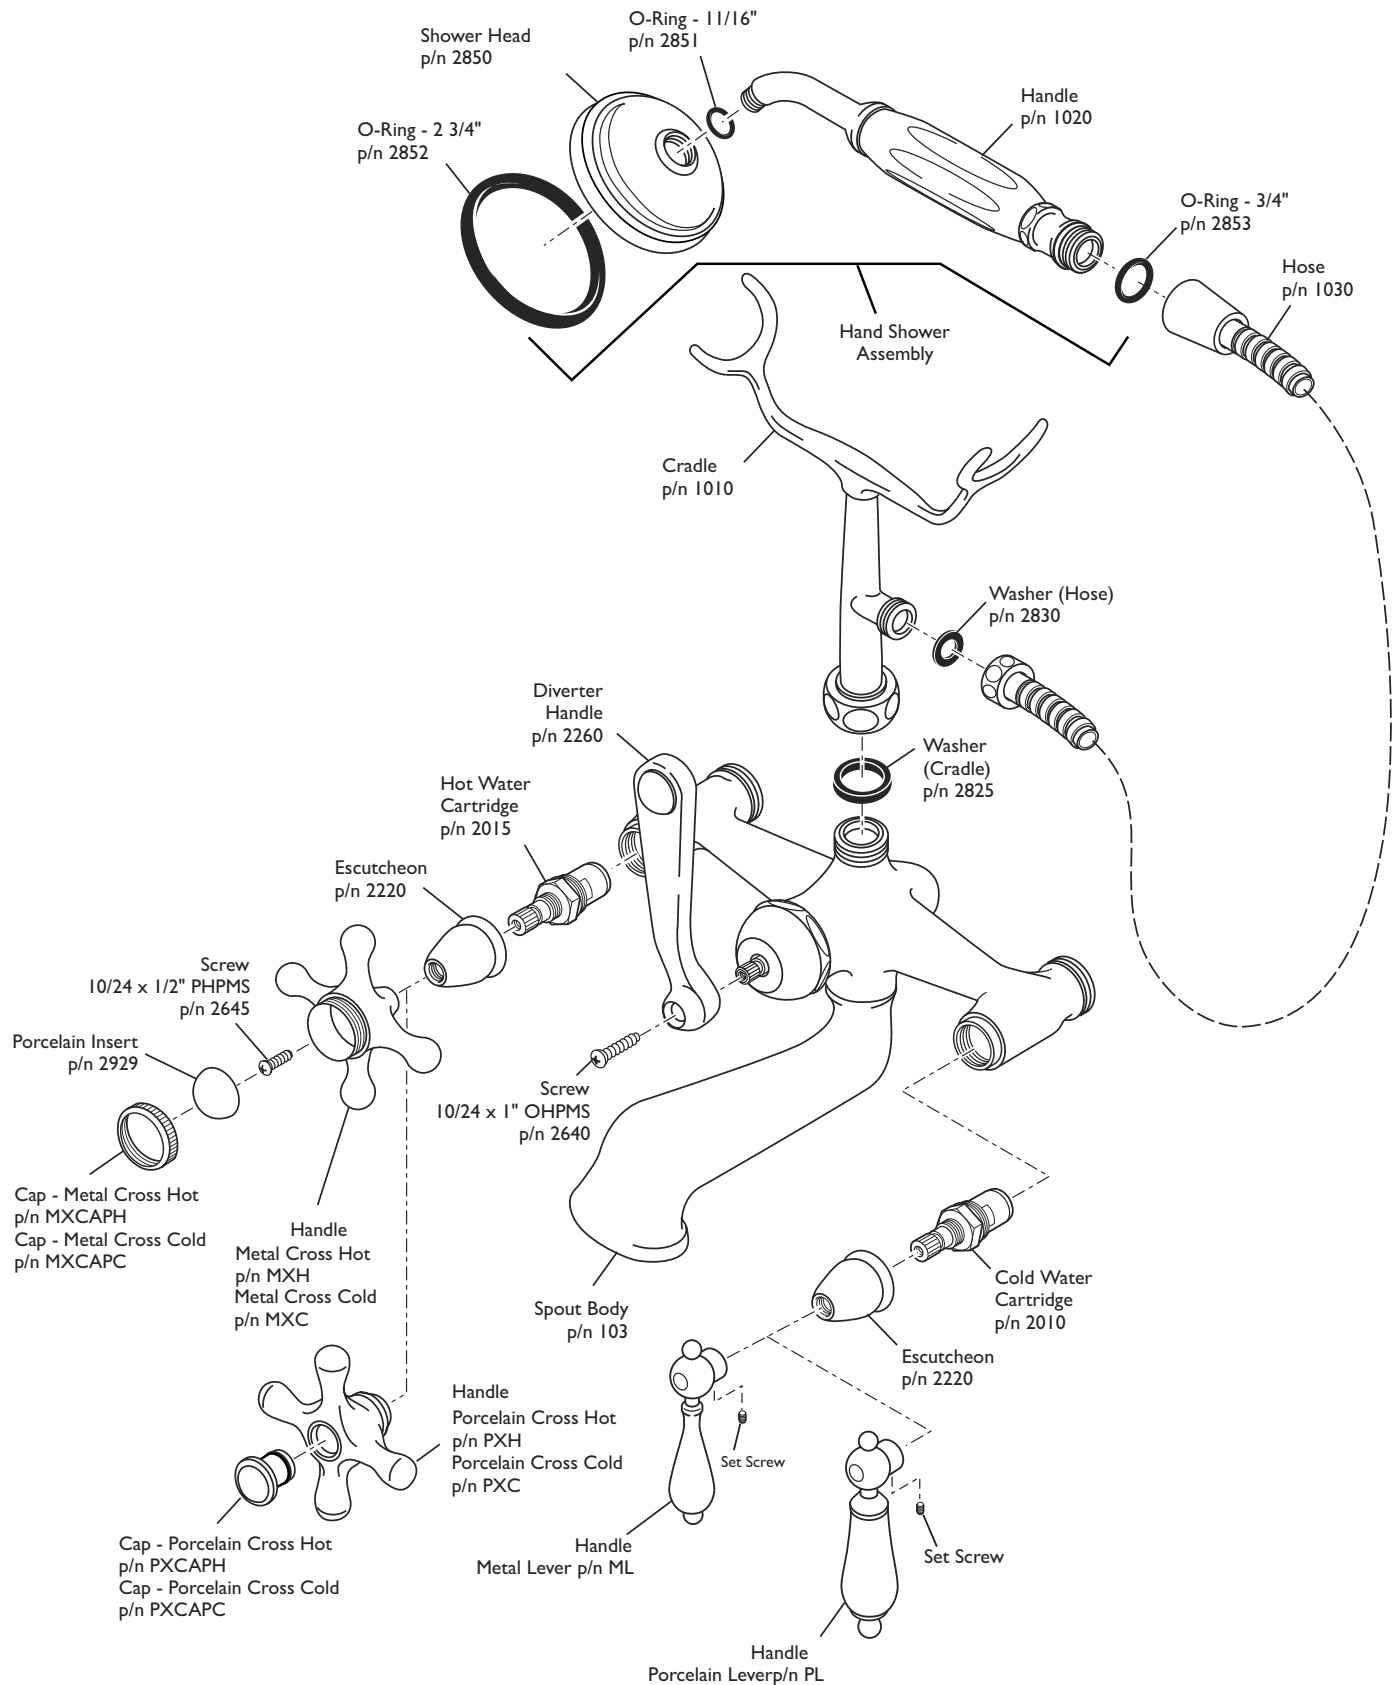

140-30/33 Series Faucet

American Bath Factory

MAKING QUALITY BATH PRODUCTS SINCE 1984

FLOOR MOUNT

30"/33" Freestanding Supply Lines

American Bath Factory

MAKING QUALITY BATH PRODUCTS SINCE 1984